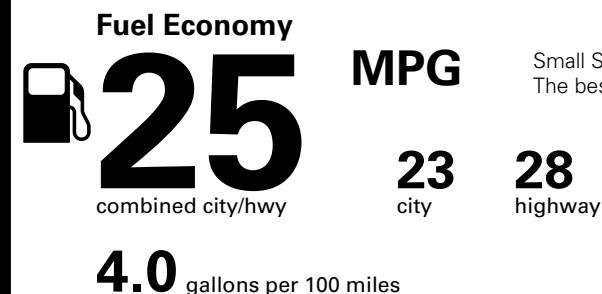

Safety & Security

- Anti-lock Braking System (ABS) with Electronic Brakeforce Distribution (EBD) and Brake Assist
- Traction Control Logic (TCL)
- Active Stability Control (ASC)
- Hill Start Assist (HSA)
- Tire Pressure Monitoring System (TPMS)
- Blind Spot Warning System (BSW) with Lane Change Assist (LCA) and Rear Cross Traffic Alert (RCTA)
- Automatic High Beam (AHB) headlights
- Forward Collision Mitigation (FCM)
- Lane Departure Warning (LDW)
- Side curtain airbags
- Front seat-mounted side airbags
- Driver's knee airbag
- Advanced dual-stage front airbags
- Adjustable front shoulder belts with pretensioner
- Three-point seatbelts and head restraints for all seating positions
- LATCH child-restraint system
- Child safety rear door locks
- Anti-theft alarm system
- Anti-theft engine immobilizer
- RISE body construction

Additional Equipment

Full Tank of Gas	INCLUDED
Exterior Package	$415.00
▪ Rear undercover	
▪ Rear large spoiler	
Chrome Package	$370.00
▪ Side view mirror covers	
▪ Chrome door handle covers	
Accy Tonneau Cover	$190.00
Accy Carpeted Floor Mats and Portfolio	$135.00

MSRP*:	$26,545.00
Total Additional Equipment:	$1,110.00
Subtotal:	$27,655.00
Destination/Handling:	$995.00
Total MSRP*:	$28,650.00

*MSRP (Manufacturer's Suggested Retail Price)

Visit us at www.mitsubishicars.com

Fuel Economy and Environment

Gasoline Vehicle

Small SUVs range from 18 to 37 MPG. The best vehicle rates 136 MPGe.

You spend $750 more in fuel costs over 5 years compared to the average new vehicle.

Annual fuel COST $1,550